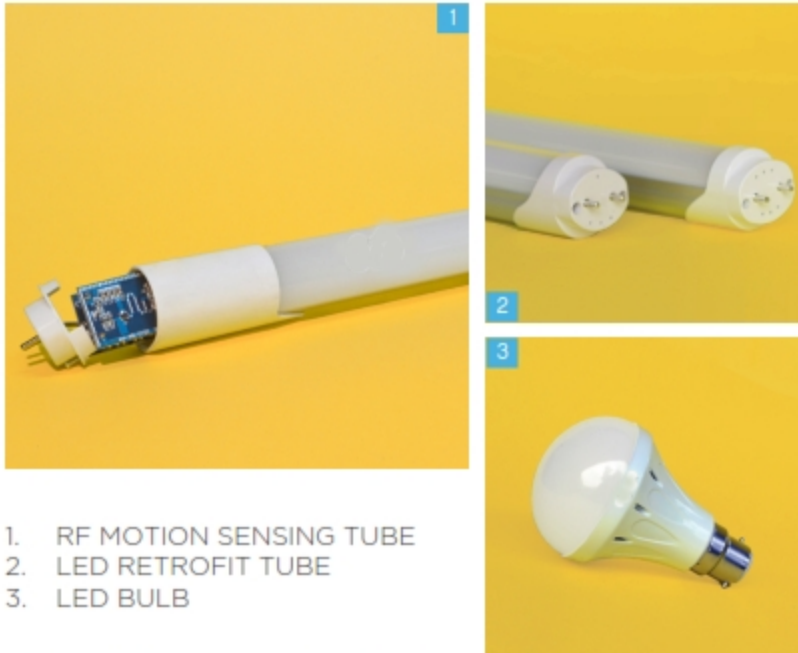

Specifications

1. RF MOTION SENSING TUBE
2. LED RETROFIT TUBE
3. LED BULB

Pocket friendly: Easy savings of upto 90%. **Lasting LED life:** More than 50,000 hours. **Reliable:** Resistant to vibrations and voltage fluctuations. **Safety first:** No toxic mercury, no harmful UV rays. **Hassle-free installation:** Fits into existing holders - G13 (tubes) & B22, E27 (bulbs). **Easy styling:** Available in cool white and warm white.